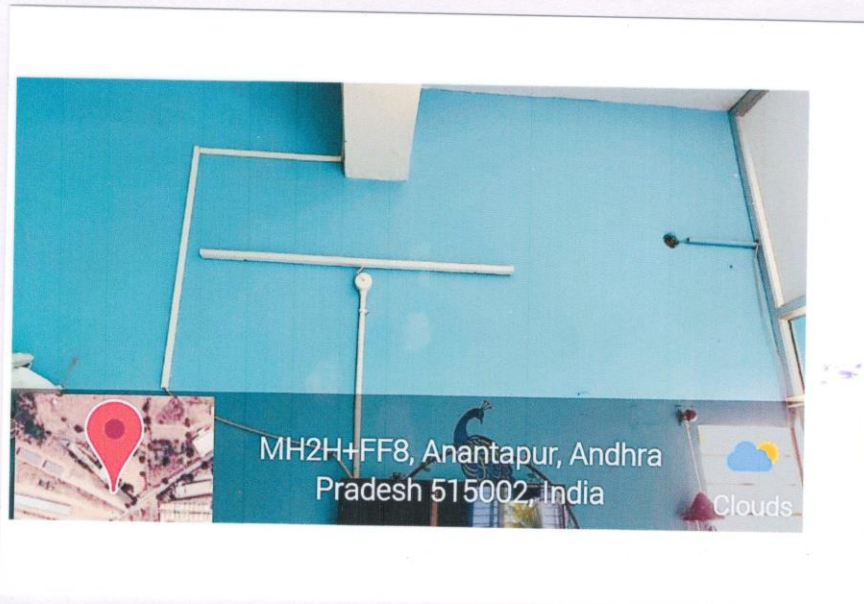

Solar Water Heaters used in Women's Hostel

K. Hanumanth
PRINCIPAL
Sri Vani Degree & PG College
ANANTAPURAMU.

Photographs of use of LED Lights in the College Campus:

K. Ananya
PRINCIPAL
Sri Vani Degree & PG College
ANANTAPURAMU.

Photographs of use of LED Lights in the College Campus:

K. Aravind
PRINCIPAL
Sri Vani Degree & PG College
ANANTAPURAM

Photographs of use of LED Lights in the College Campus:

K. Anuja
PRINCIPAL
Sri Vani Degree & PG College
ANANTAPURAMU.