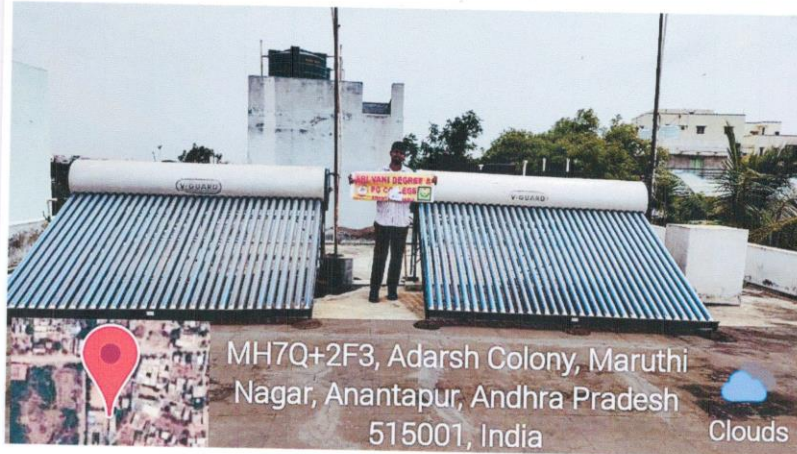

Solar Water Heaters used in Women's Hostel

K. Hanumanth
PRINCIPAL
Sri Vani Degree & PG College
ANANTAPURAMU.

Photographs of use of LED Lights in the College Campus:

K. Ananya
PRINCIPAL
Sri Vani Degree & PG College
ANANTAPURAMU.